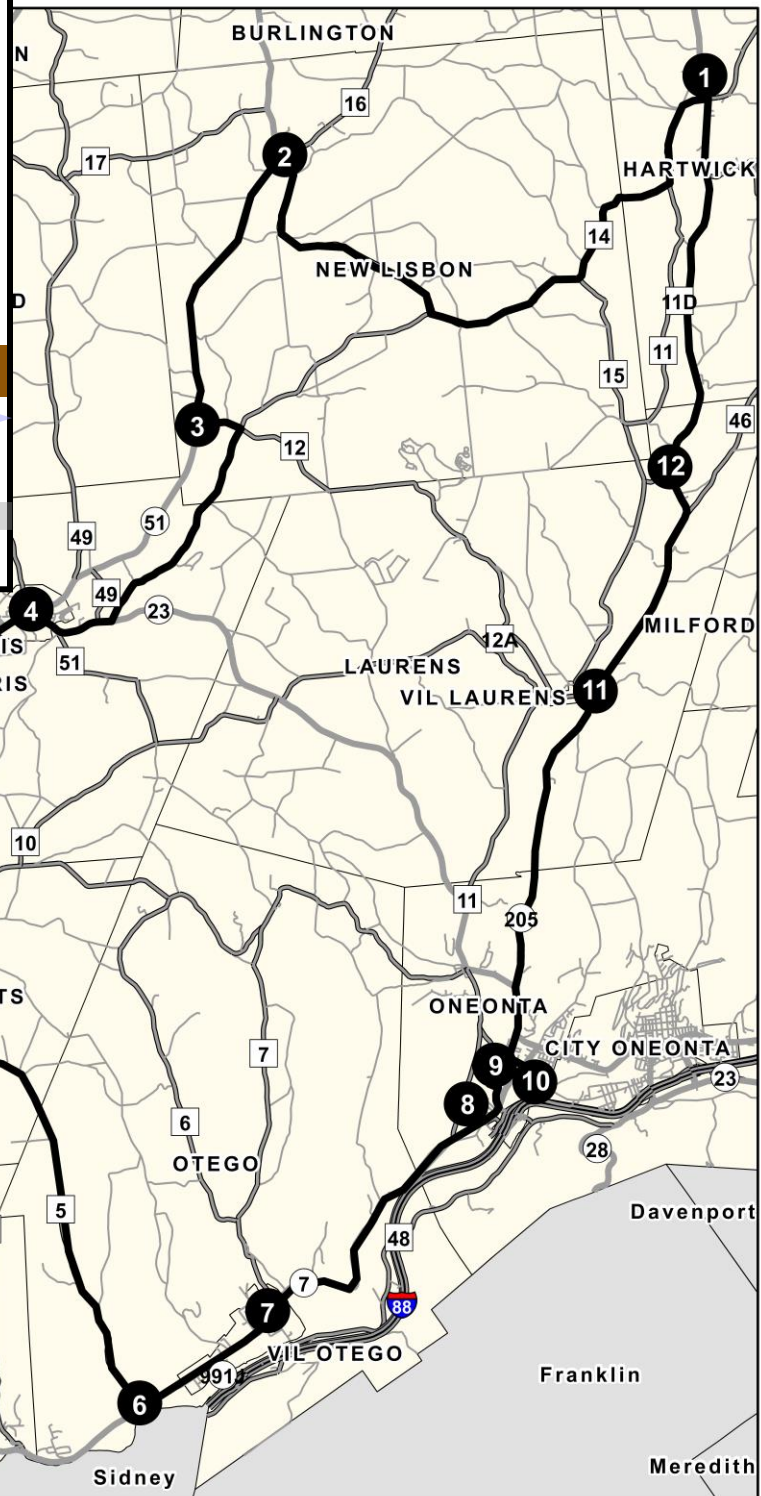

HARTWICK ARC Otsego Bus Garage	GARRATTSVILLE Fire Hall	NEW LISBON Intersection Rt. 12/Rt. 51	MORRIS Fire Hall	GILBERTSVILLE Gilbert Block-Post Off./Deli	OTEGO Intersection Rt. 5 & Rt. 7	OTEGO Elementary School	ONEONTA DOT Route 7	ONEONTA Workshop Brown St	ONEONTA ODS Lower River St	LAURENS Intersection Rt 205, Rt 11A, Mather Rd	MOUNT VISION Post Office	HARTWICK ARC Otsego Bus Garage
1	2	3	4	5	6	7	8	9	10	11	12	1
6:45	7:00	7:05	7:25	7:40	8:10	8:15	8:20	8:35	8:40	9:15	9:20	9:35
			OPT Connection to Oneonta 8:45				8:45					
4:40	4:25	4:15	3:55	3:40	3:20	3:15	3:10	3:05	2:50	2:25	2:20	2:05
			OPT Connection to Oneonta 3:15				3:15					

ROUTE NINE:
Hartwick – New Lisbon
Garrattsville – Morris
Gilbertsville – Oneonta

Monday – Friday

For more information go to:
www.otsegoexpress.com or call 800-388-9853

Fares

Adults	\$1.00
Seniors	\$0.50
Under 6	FREE
Route Deviation	\$2.00
Senior Deviation	\$1.00
Monthly Pass	\$30.00

Transfers:

Otsego Express to OPT	\$1.00
Otsego Express to Otsego Express	\$0.50

Route Deviation: Otsego Express will deviate from the route no more than 3/4 miles to get those individuals who cannot get to a scheduled stop. Call for reservations by the end of regular business hours of the day before the ride is needed:

**Hartwick – New Lisbon
Garrattsville – Morris
Gilbertsville – Oneonta**

OPEN TO THE PUBLIC

"Don't fuss, Ride Gus!"

Tel: (800) 388-9853
Web: www.otsegoexpress.com