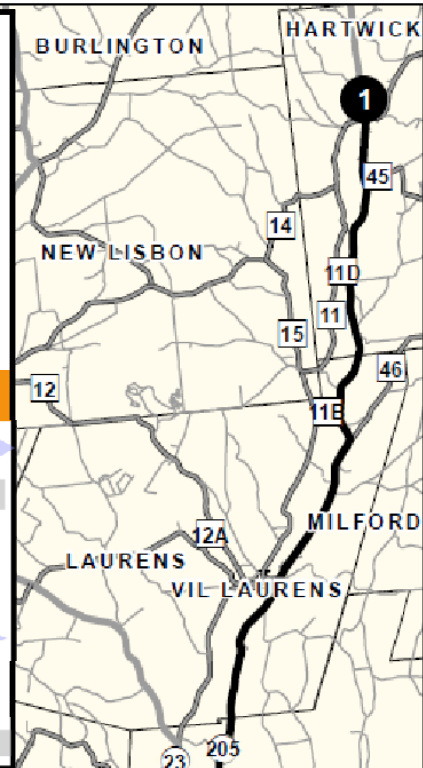

ROUTE SIX: Oneonta – Sidney

Monday – Friday

For more information go to:
www.otsegoexpress.com
or call 800-388-9853

ONEONTA ODSL Lower River St	ONEONTA Workshop Brown St	HARTWICK ARC Otsego Bus Garage	ONEONTA Park & Ride – Corporate Dr	ONEONTA DOT Route 7	OTEGO Elementary School	WELLS BRIDGE Church St	UNADILLA Red Apple	SIDNEY Amphenol – Gifford Rd	SIDNEY Great American
B	A	1	2	3	4	5	6	7	8
		6:30	7:05	7:12	7:15	7:20	7:30	7:50	8:10
9:10	9:00			8:50	8:45	8:35	8:25		
		10:30							
2:30	2:00	1:30							
	3:00			3:10	3:20	3:25	3:40		4:10
*** = On Demand								Layover	
		6:05	5:45	5:40	5:30	5:20	5:15	5:00	4:50

Fares

Adults	\$1.00
Seniors	\$0.50
Under 6	FREE
Route Deviation	\$2.00
Senior Deviation	\$1.00
Monthly Pass	\$30.00

Transfers:

Otsego Express to OPT	\$1.00
Otsego Express to Otsego Express	\$0.50

Route Deviation: Otsego Express will deviate from the route no more than 3/4 miles to get those individuals who cannot get to a scheduled stop. Call for reservations by the end of regular business hours of the day before the ride is needed: