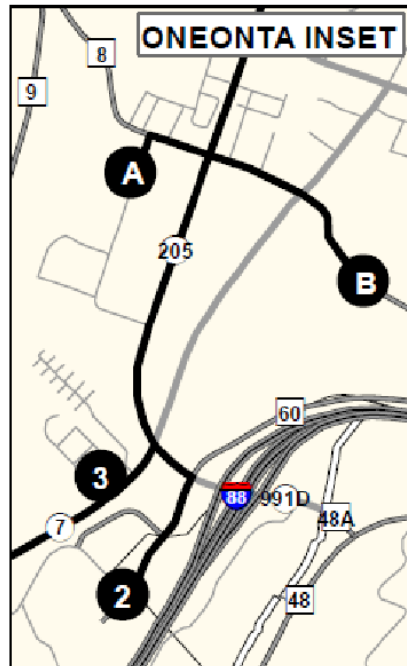

ROUTE SIX: Oneonta – Sidney

Monday – Friday

For more information go to:
www.otsegoexpress.com
or call 800-388-9853

ONEONTA ODSL Lower River St	ONEONTA Workshop Brown St	HARTWICK ARC Otsego Bus Garage	ONEONTA Park & Ride – Corporate Dr	ONEONTA DOT Route 7	OTEGO Elementary School	WELLS BRIDGE Church St	UNADILLA Red Apple	SIDNEY Amphenol – Gifford Rd	SIDNEY Great American
B	A	1	2	3	4	5	6	7	8
		6:30	7:05	7:12	7:15	7:20	7:30	7:50	8:10
9:10	9:00			8:50	8:45	8:35	8:25		
		10:30							
2:30	2:00	1:30							
	3:00			3:10	3:20	3:25	3:40		4:10
*** = On Demand								Layover	
		6:05	5:45	5:40	5:30	5:20	5:15	5:00	4:50

Fares

Adults	\$1.00
Seniors	\$0.50
Under 6	FREE
Route Deviation	\$2.00
Senior Deviation	\$1.00
Monthly Pass	\$30.00

Transfers:

Otsego Express to OPT	\$1.00
Otsego Express to Otsego Express	\$0.50

Route Deviation: Otsego Express will deviate from the route no more than 3/4 miles to get those individuals who cannot get to a scheduled stop. Call for reservations by the end of regular business hours of the day before the ride is needed:

Oneonta – Sidney

OPEN TO THE PUBLIC

"Don't fuss, Ride Gus!"

Tel: (800) 388-9853
Web: www.otsegoexpress.com