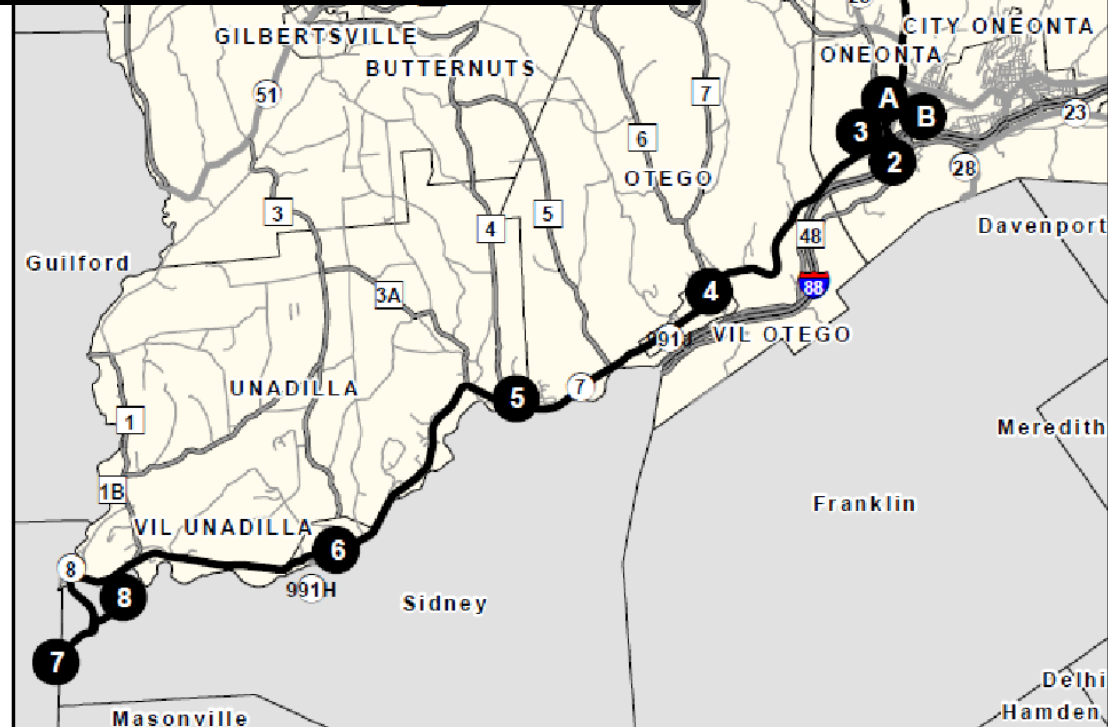

ROUTE SIX: Oneonta – Sidney

Monday – Friday

For more information go to:
www.otsegoexpress.com
or call 800-388-9853

ONEONTA ODSL Lower River St	ONEONTA Workshop Brown St	HARTWICK ARC Otsego Bus Garage	ONEONTA Park & Ride – Corporate Dr	ONEONTA DOT Route 7	OTEGO Elementary School	WELLS BRIDGE Church St	UNADILLA Red Apple	SIDNEY Amphenol – Gifford Rd	SIDNEY Great American
B	A	1	2	3	4	5	6	7	8
		6:30	7:05	7:12	7:15	7:20	7:30	7:50	8:10
9:10	9:00			8:50	8:45	8:35	8:25		
		10:30							
2:30	2:00	1:30							
	3:00			3:10	3:20	3:25	3:40		4:10
*** = On Demand								Layover	
		6:05	5:45	5:40	5:30	5:20	5:15	5:00	4:50

Fares

Adults	\$1.00
Seniors	\$0.50
Under 6	FREE
Route Deviation	\$2.00
Senior Deviation	\$1.00
Monthly Pass	\$30.00

Transfers:

Otsego Express to OPT	\$1.00
Otsego Express to Otsego Express	\$0.50

Route Deviation: Otsego Express will deviate from the route no more than 3/4 miles to get those individuals who cannot get to a scheduled stop. Call for reservations by the end of regular business hours of the day before the ride is needed:

(800) 388-9853

NO SERVICE ON:

New Year's, Memorial Day, Independence Day, Labor Day, Thanksgiving, Christmas, and weekends.

CLOSINGS:

Tune into 103.9FM WSRK, 103.1FM WZOZ, 101.1FM BUG, and 101FM WCDO.

All Otsego Express routes are accessible.

Oneonta – Sidney

OPEN TO THE PUBLIC

"Don't fuss, Ride Gus!"

Tel: (800) 388-9853
Web: www.otsegoexpress.com