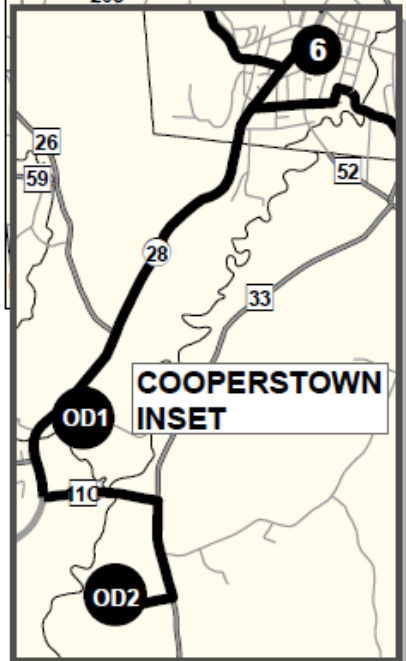

ROUTE THREE-FOUR: Richfield Springs – Cooperstown – Cherry Valley

- OD1** Focus Otsego
- OD2** Meadows

Monday – Friday
 For more information go to:
www.otsegoexpress.com or
 call 800-388-9853

RICHFIELD SPRINGS Dollar General, Main St.	RICHFIELD SPRINGS Price Chopper	SCHUYLER LAKE Post Office	FLY CREEK General Store	COOPERSTOWN Focus Otsego/Meadows	COOPERSTOWN Bassett Hospital	COOPERSTOWN Fire House	COOPERSTOWN Bassett Hospital	COOPERSTOWN Focus Otsego/Meadows	SPRINGFIELD CENTER Post Office	EAST SPRINGFIELD KC's Corner Restaurant	CHERRY VALLEY NBT Bank
1	2	3	4	OD	5	6	5	OD	7	8	9
6:00	6:05	6:20	6:30			6:40	6:45	***			
						6:50	6:55	***	7:05	7:15	7:25
					OPT Connection to Oneonta	7:00					
	***			***		7:55	7:50	***			
					OPT Connection to Oneonta	8:00					
3:45	4:00	4:10	***	***	***	4:30					*** = On Demand
					OPT Connection to Oneonta	5:10					
5:05		4:50	4:40								
	5:15	5:20	5:30			5:40	5:50				6:10
					OPT Connection to Oneonta	6:00					
	***								6:25		

Fares

Adults	\$1.00
Seniors	\$0.50
Under 6	FREE
Route Deviation	\$2.00
Senior Deviation	\$1.00
Monthly Pass	\$30.00

Transfers:

Otsego Express to OPT	\$1.00
Otsego Express to Otsego Express	\$0.50

Route Deviation: Otsego Express will deviate from the route no more than 3 / 4 miles to get those individuals who cannot get to a scheduled stop. Call for reservations by the end of regular business hours of the day before the ride is needed:

(800) 388-9853

NO SERVICE ON:

New Year's, Memorial Day, Independence Day, Labor Day, Thanksgiving, Christmas, and weekends.

CLOSINGS:

Tune into 103.9FM WSRK, 103.1FM WZOZ, 101.1FM BUG, and 101FM WCDO.

All Otsego Express routes are accessible.

Accessible

Oneonta Public Transit
(607) 432-7100
www.optrides.com

Birnie Bus Services, Inc.
248 Otis Street
Rome, NY 13441
info@birniebus.com

ROUTE THREE-FOUR

**Richfield Springs –
Cooperstown –
Cherry Valley**