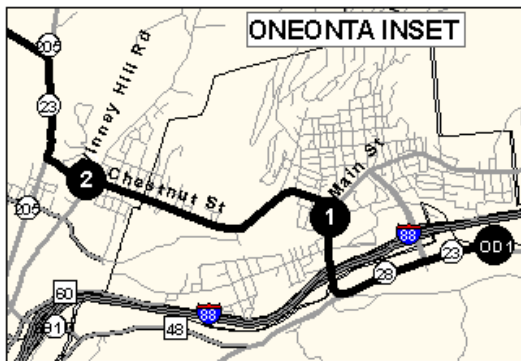

All Otsego Express routes are accessible.