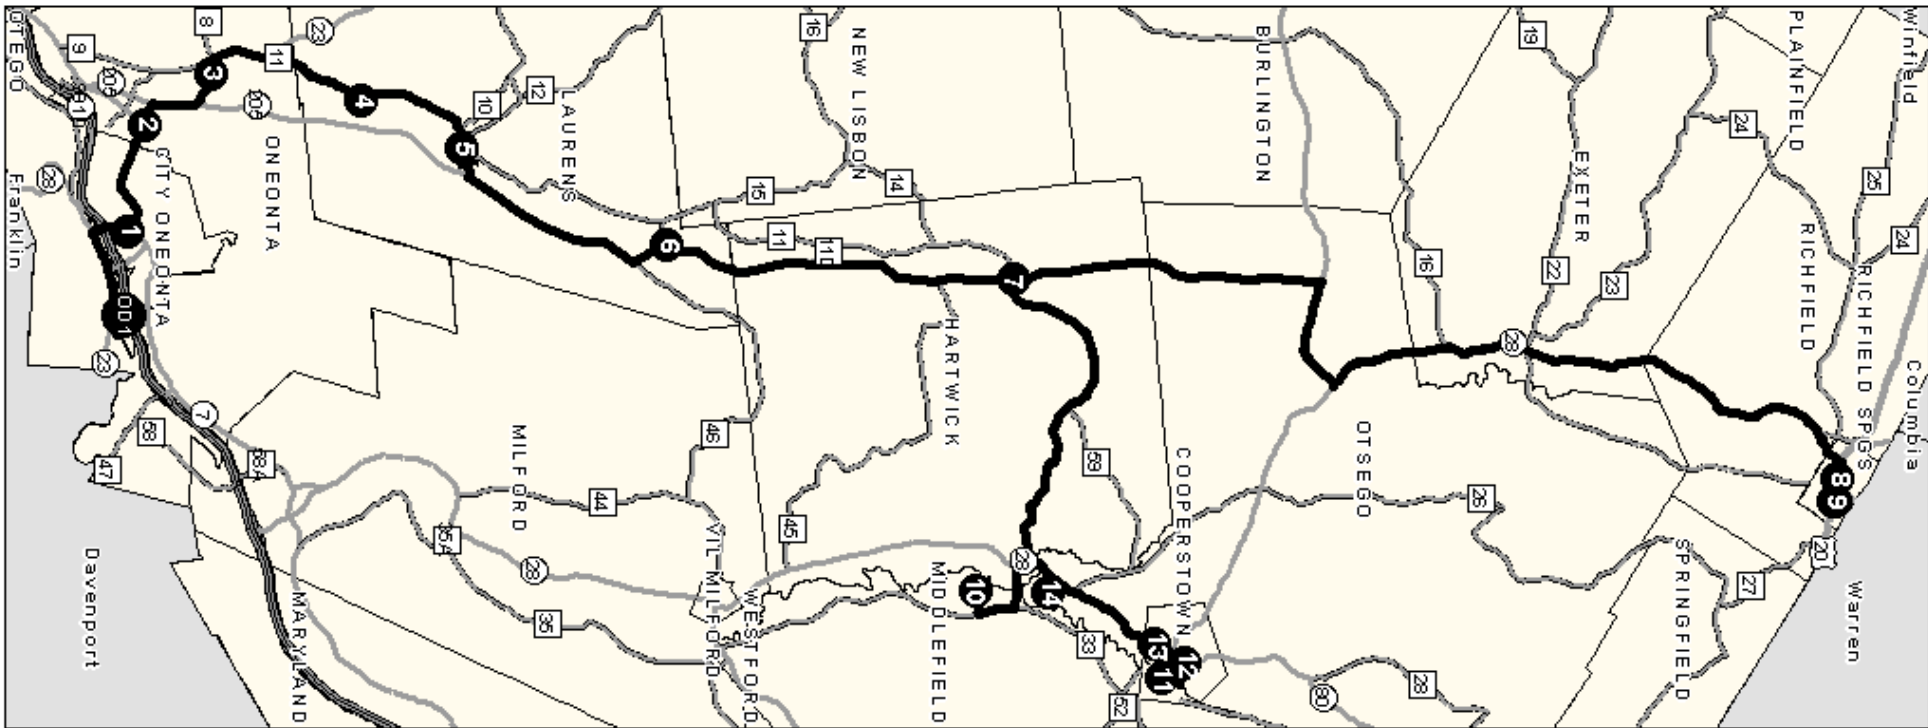

OTSEGO EXPRESS – ROUTE ONE: RICHFIELD SPRINGS – ONEONTA – COOPERSTOWN

Oneonta - Southside	Oneonta - OPT Terminal	Oneonta West End - Family Dollar	West Oneonta - Town Hall	Laurens - Valley Stream Trailer Park	Laurens - Pizzeria, Main St	Mount Vision - Post Office	Hartwick - Intersection Rt 205/Rt 11	Richfield - NY Pizzeria	Richfield - NBT Bank	Cooperstown - Meadows Complex	Cooperstown - Bassett Hospital	Cooperstown - Firehouse	Cooperstown - Price Chopper	Cooperstown - Centers Health Care (Focus)	Cooperstown OD
OD 1	1	2	3	4	5	6	7	8	9	10	11	12	13	14	OD 2
	7:05			6:45	6:40	6:35	6:25	6:05	6:00						
OD 9:50 - 10:20	9:50	OD	OD	9:35	9:30	9:20	9:15			OD	7:50	8:05	8:10		OD 8:10-9:00
				10:35	10:40	10:45	10:55	11:15	11:20						
				12:45	12:40	12:35	12:25	12:05	12:00						
OD 3:05 - 3:30	3:05	OD	OD	2:50	2:45	2:35	2:30			OD	1:50	2:00			
	3:30	3:40	OD	3:50	3:55	4:00	4:05			OD	4:30	4:35		OD	
OD 5:30 - 5:40	5:30	OD	OD	5:20	5:15	5:05	4:50								
				5:55	6:00	6:05	6:15	6:35	6:40						

**ROUTE ONE: Richfield Springs
- Oneonta - Cooperstown**
Monday – Friday
 For more information go to:
www.otsegoexpress.com or call 800-388-9853
 OD = On Demand

ROUTE ONE

Richfield Springs – Oneonta – Cooperstown

OPEN TO THE PUBLIC

“Don’t fuss, Ride Gus!”

Tel: (800) 388-9853
Web: www.otsegoexpress.com

Fares

Adults	\$1.00
Seniors	\$0.50
Under 6	FREE
Route Deviation	\$2.00
Senior Deviation	\$1.00
Monthly Pass	\$30.00

Transfers:

Otsego Express to OPT	\$1.00
Otsego Express to Otsego Express	\$0.50

Route Deviation: Otsego Express will deviate from the route no more than 3 / 4 miles to get those individuals who cannot get to a scheduled stop. Call for reservations by the end of regular business hours of the day before the ride is needed: