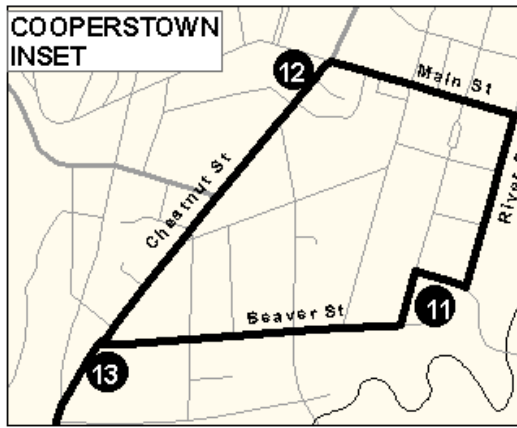

OTSEGO EXPRESS – ROUTE ONE: RICHFIELD SPRINGS – ONEONTA – COOPERSTOWN

Oneonta - Southside	Oneonta - OPT Terminal	Oneonta West End - Family Dollar	West Oneonta - Town Hall	Laurens - Valley Stream Trailer Park	Laurens - Pizzeria, Main St	Mount Vision - Post Office	Hartwick - Intersection Rt 205/Rt 11	Richfield - NY Pizzeria	Richfield - NBT Bank	Cooperstown - Meadows Complex	Cooperstown - Bassett Hospital	Cooperstown - Firehouse	Cooperstown - Price Chopper	Cooperstown - Centers Health Care (Focus)	Cooperstown OD
OD 1	1	2	3	4	5	6	7	8	9	10	11	12	13	14	OD 2
	7:05			6:45	6:40	6:35	6:25	6:05	6:00						
OD 9:50 - 10:20	9:50	OD	OD	9:35	9:30	9:20	9:15			OD	7:50	8:05	8:10		OD 8:10-9:00
				10:35	10:40	10:45	10:55	11:15	11:20						
				12:45	12:40	12:35	12:25	12:05	12:00						
OD 3:05 - 3:30	3:05	OD	OD	2:50	2:45	2:35	2:30			OD	1:50	2:00			
	3:30	3:40	OD	3:50	3:55	4:00	4:05			OD	4:30	4:35		OD	
OD 5:30 - 5:40	5:30	OD	OD	5:20	5:15	5:05	4:50								
				5:55	6:00	6:05	6:15	6:35	6:40						

**ROUTE ONE: Richfield Springs
- Oneonta - Cooperstown**
Monday – Friday
 For more information go to:
www.otsegoexpress.com or call 800-388-9853
 OD = On Demand

ROUTE ONE

Richfield Springs – Oneonta – Cooperstown

Transfers:

Otsego Express to OPT	\$1.00
Otsego Express to Otsego Express	\$0.50

Route Deviation: Otsego Express will deviate from the route no more than 3 / 4 miles to get those individuals who cannot get to a scheduled stop. Call for reservations by the end of regular business hours of the day before the ride is needed:

(800) 388-9853

NO SERVICE ON:

New Year’s, Memorial Day, Independence Day, Labor Day, Thanksgiving, Christmas, and weekends.

CLOSINGS:

Tune into 103.9FM WSRK, 103.1FM WZOZ, 101.1FM BUG, and 101FM WCDO.

All Otsego Express routes are accessible.