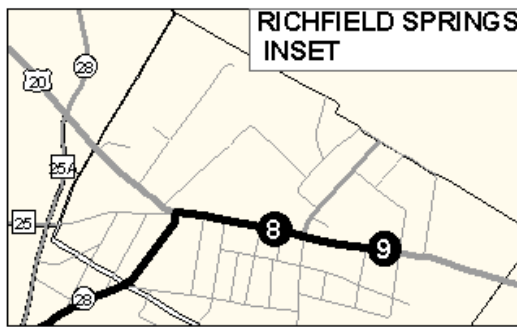

Transfers:

Otsego Express to OPT	\$1.00
Otsego Express to Otsego Express	\$0.50

Route Deviation: Otsego Express will deviate from the route no more than 3 / 4 miles to get those individuals who cannot get to a scheduled stop. Call for reservations by the end of regular business hours of the day before the ride is needed:

(800) 388-9853

NO SERVICE ON:

New Year’s, Memorial Day, Independence Day, Labor Day, Thanksgiving, Christmas, and weekends.

CLOSINGS:

Tune into 103.9FM WSRK, 103.1FM WZOZ, 101.1FM BUG, and 101FM WCDO.

All Otsego Express routes are accessible.