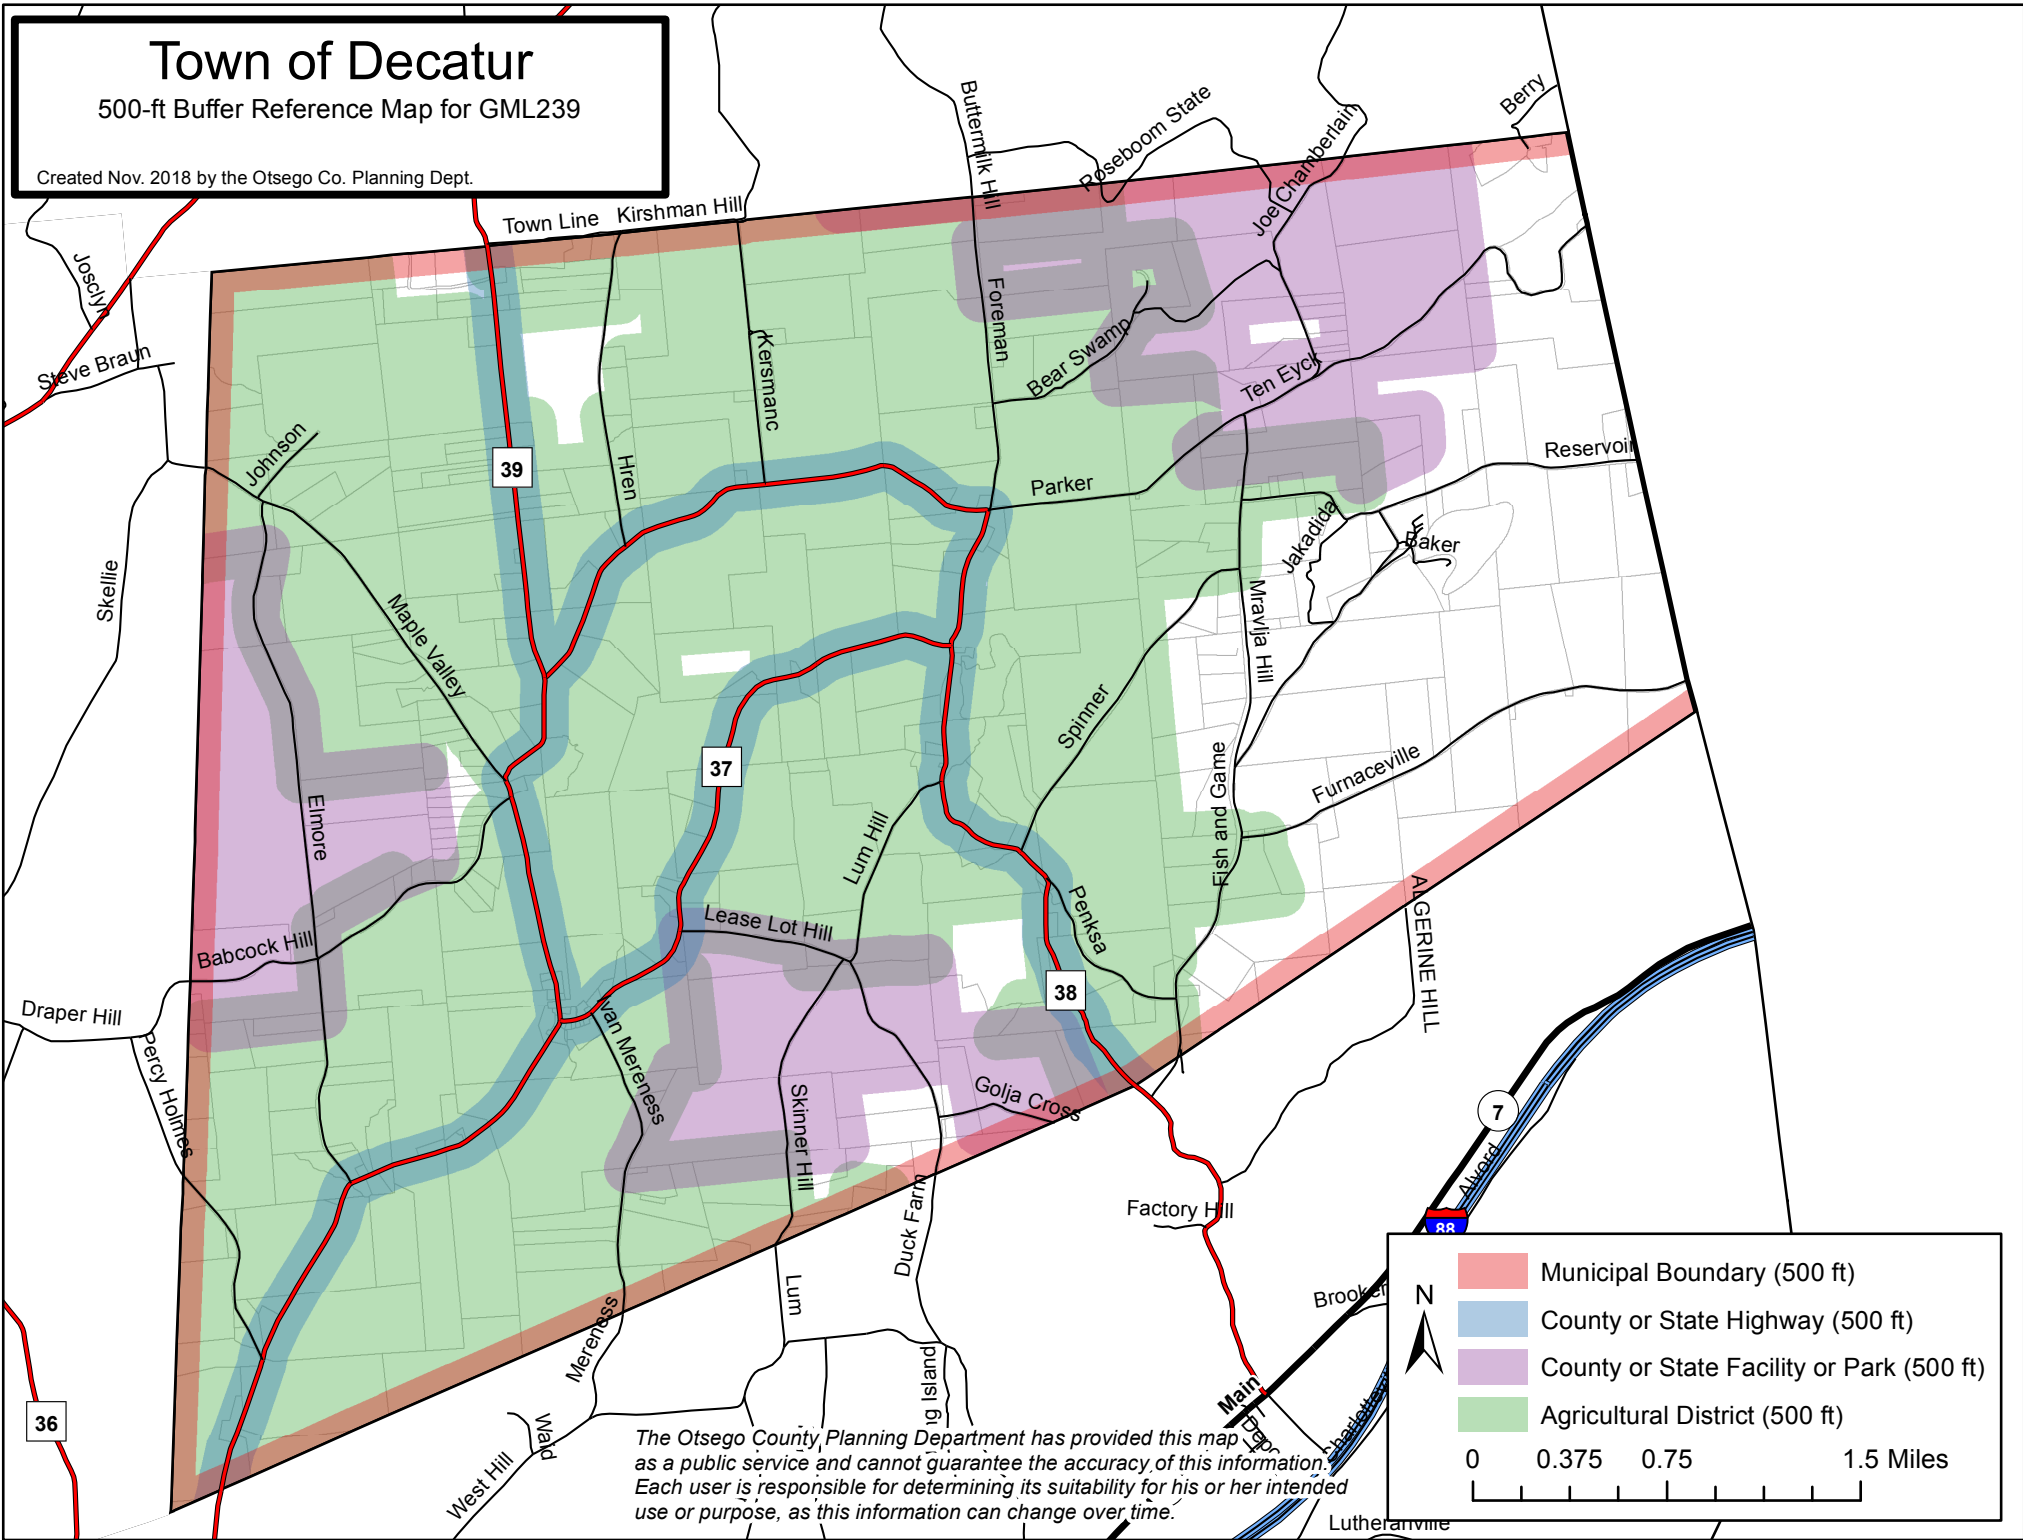

# Town of Decatur

500-ft Buffer Reference Map for GML239

Created Nov. 2018 by the Otsego Co. Planning Dept.

The Otsego County Planning Department has provided this map as a public service and cannot guarantee the accuracy of this information. Each user is responsible for determining its suitability for his or her intended use or purpose, as this information can change over time.