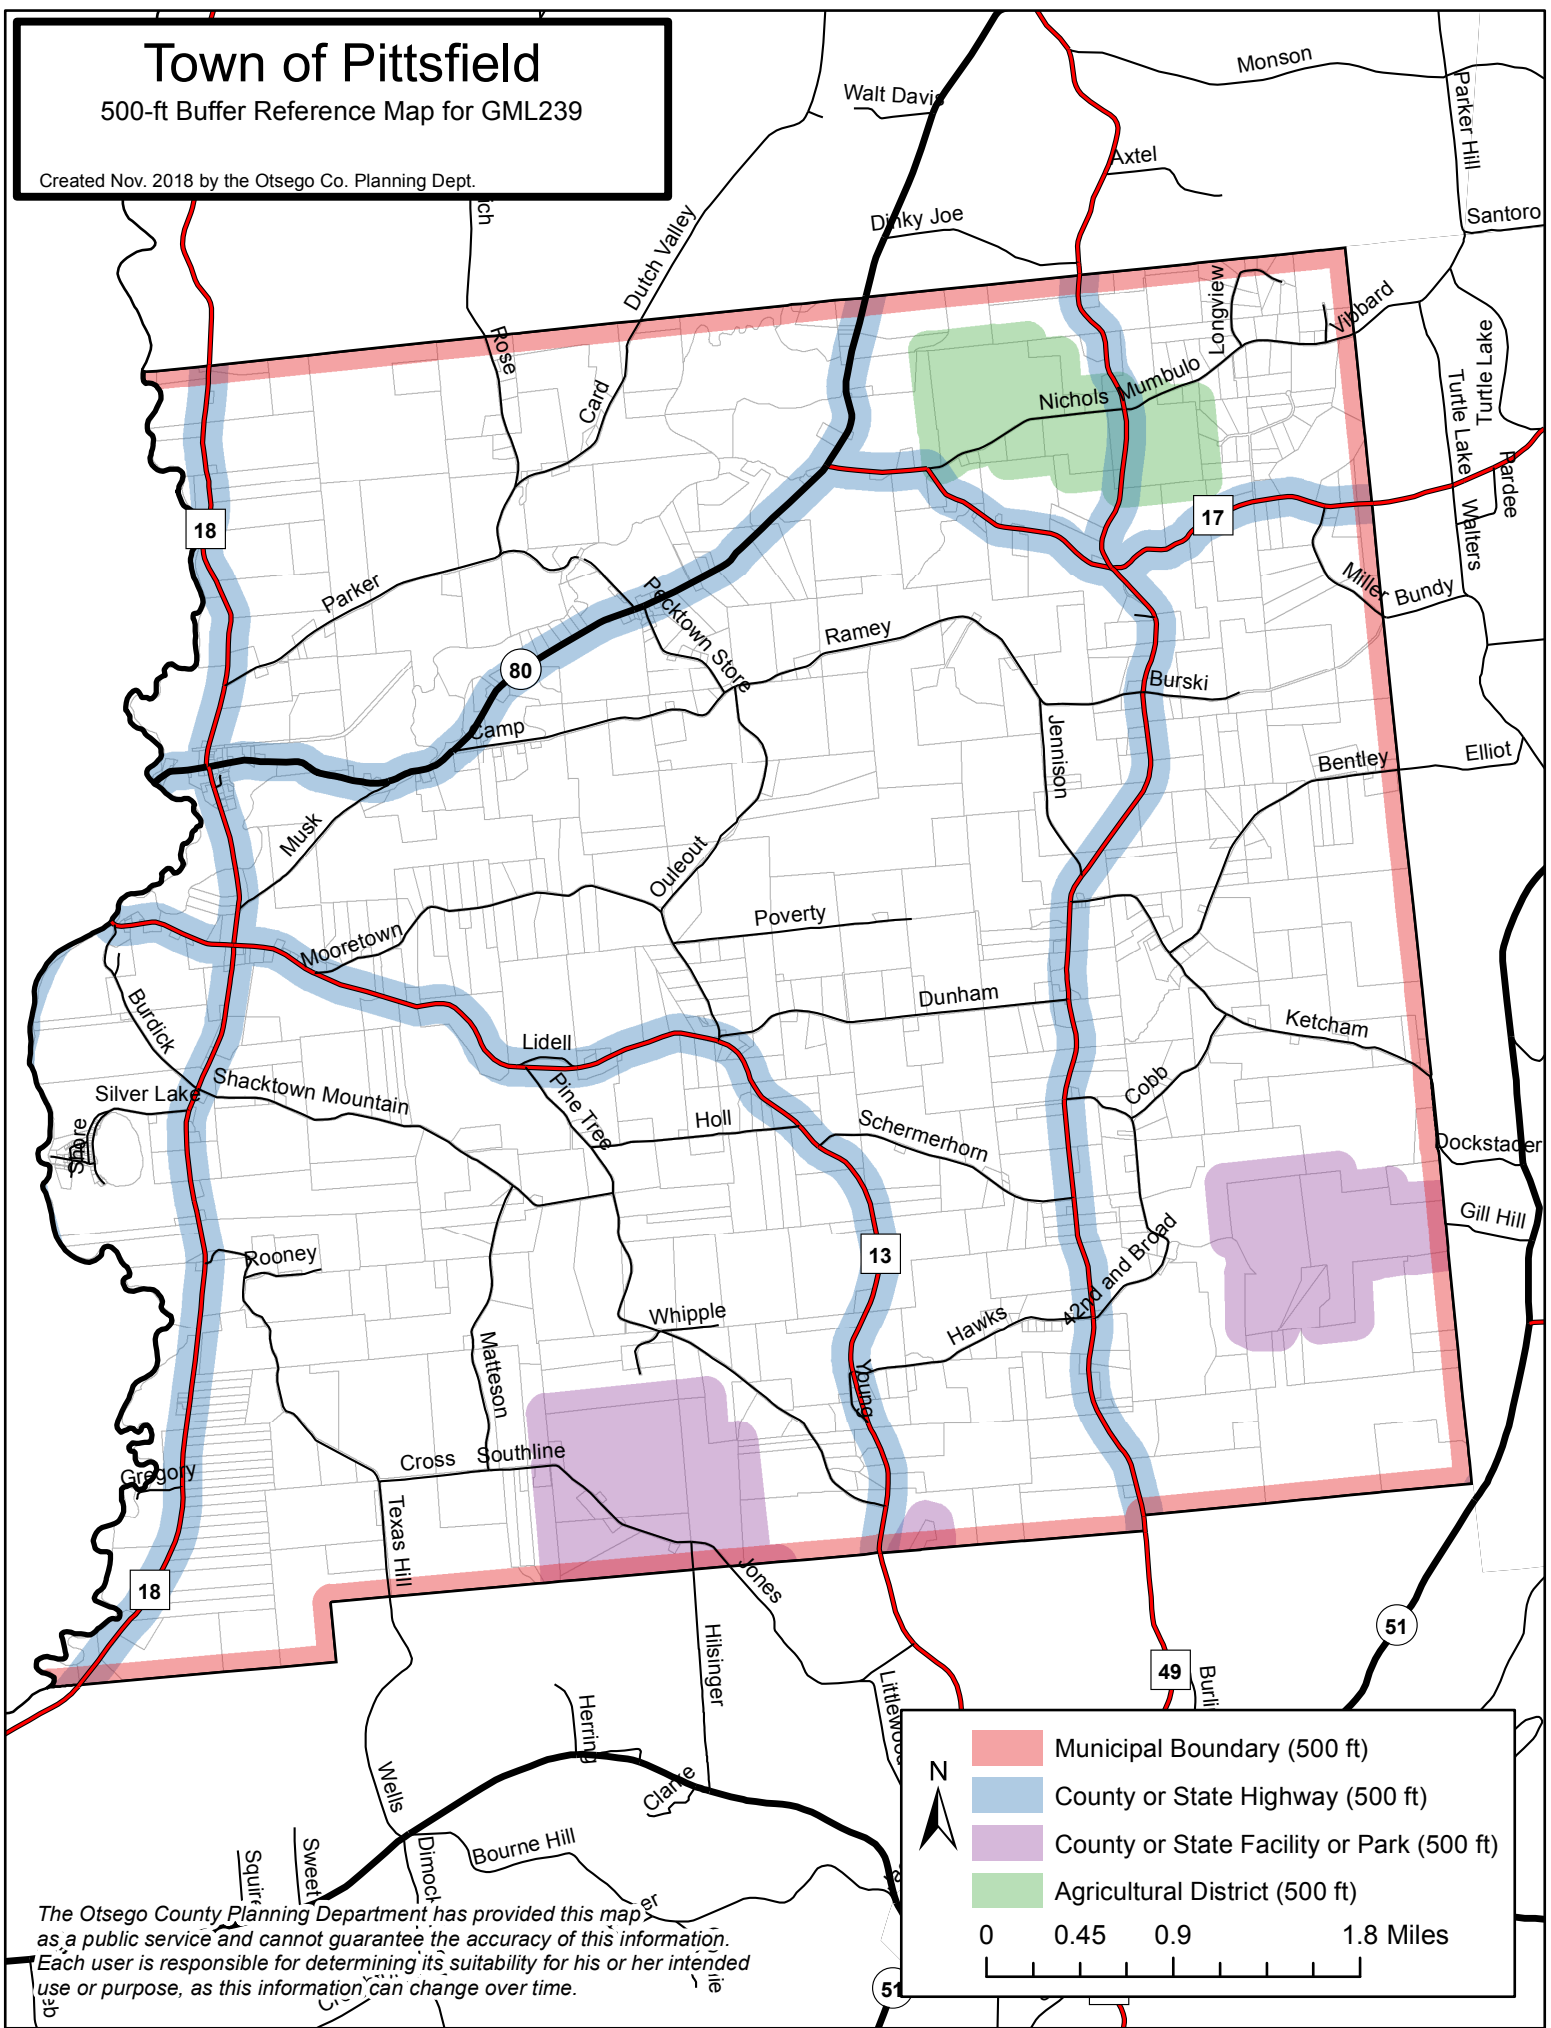

Town of Pittsfield

500-ft Buffer Reference Map for GML239

Created Nov. 2018 by the Otsego Co. Planning Dept.

The Otsego County Planning Department has provided this map as a public service and cannot guarantee the accuracy of this information. Each user is responsible for determining its suitability for his or her intended use or purpose, as this information can change over time.