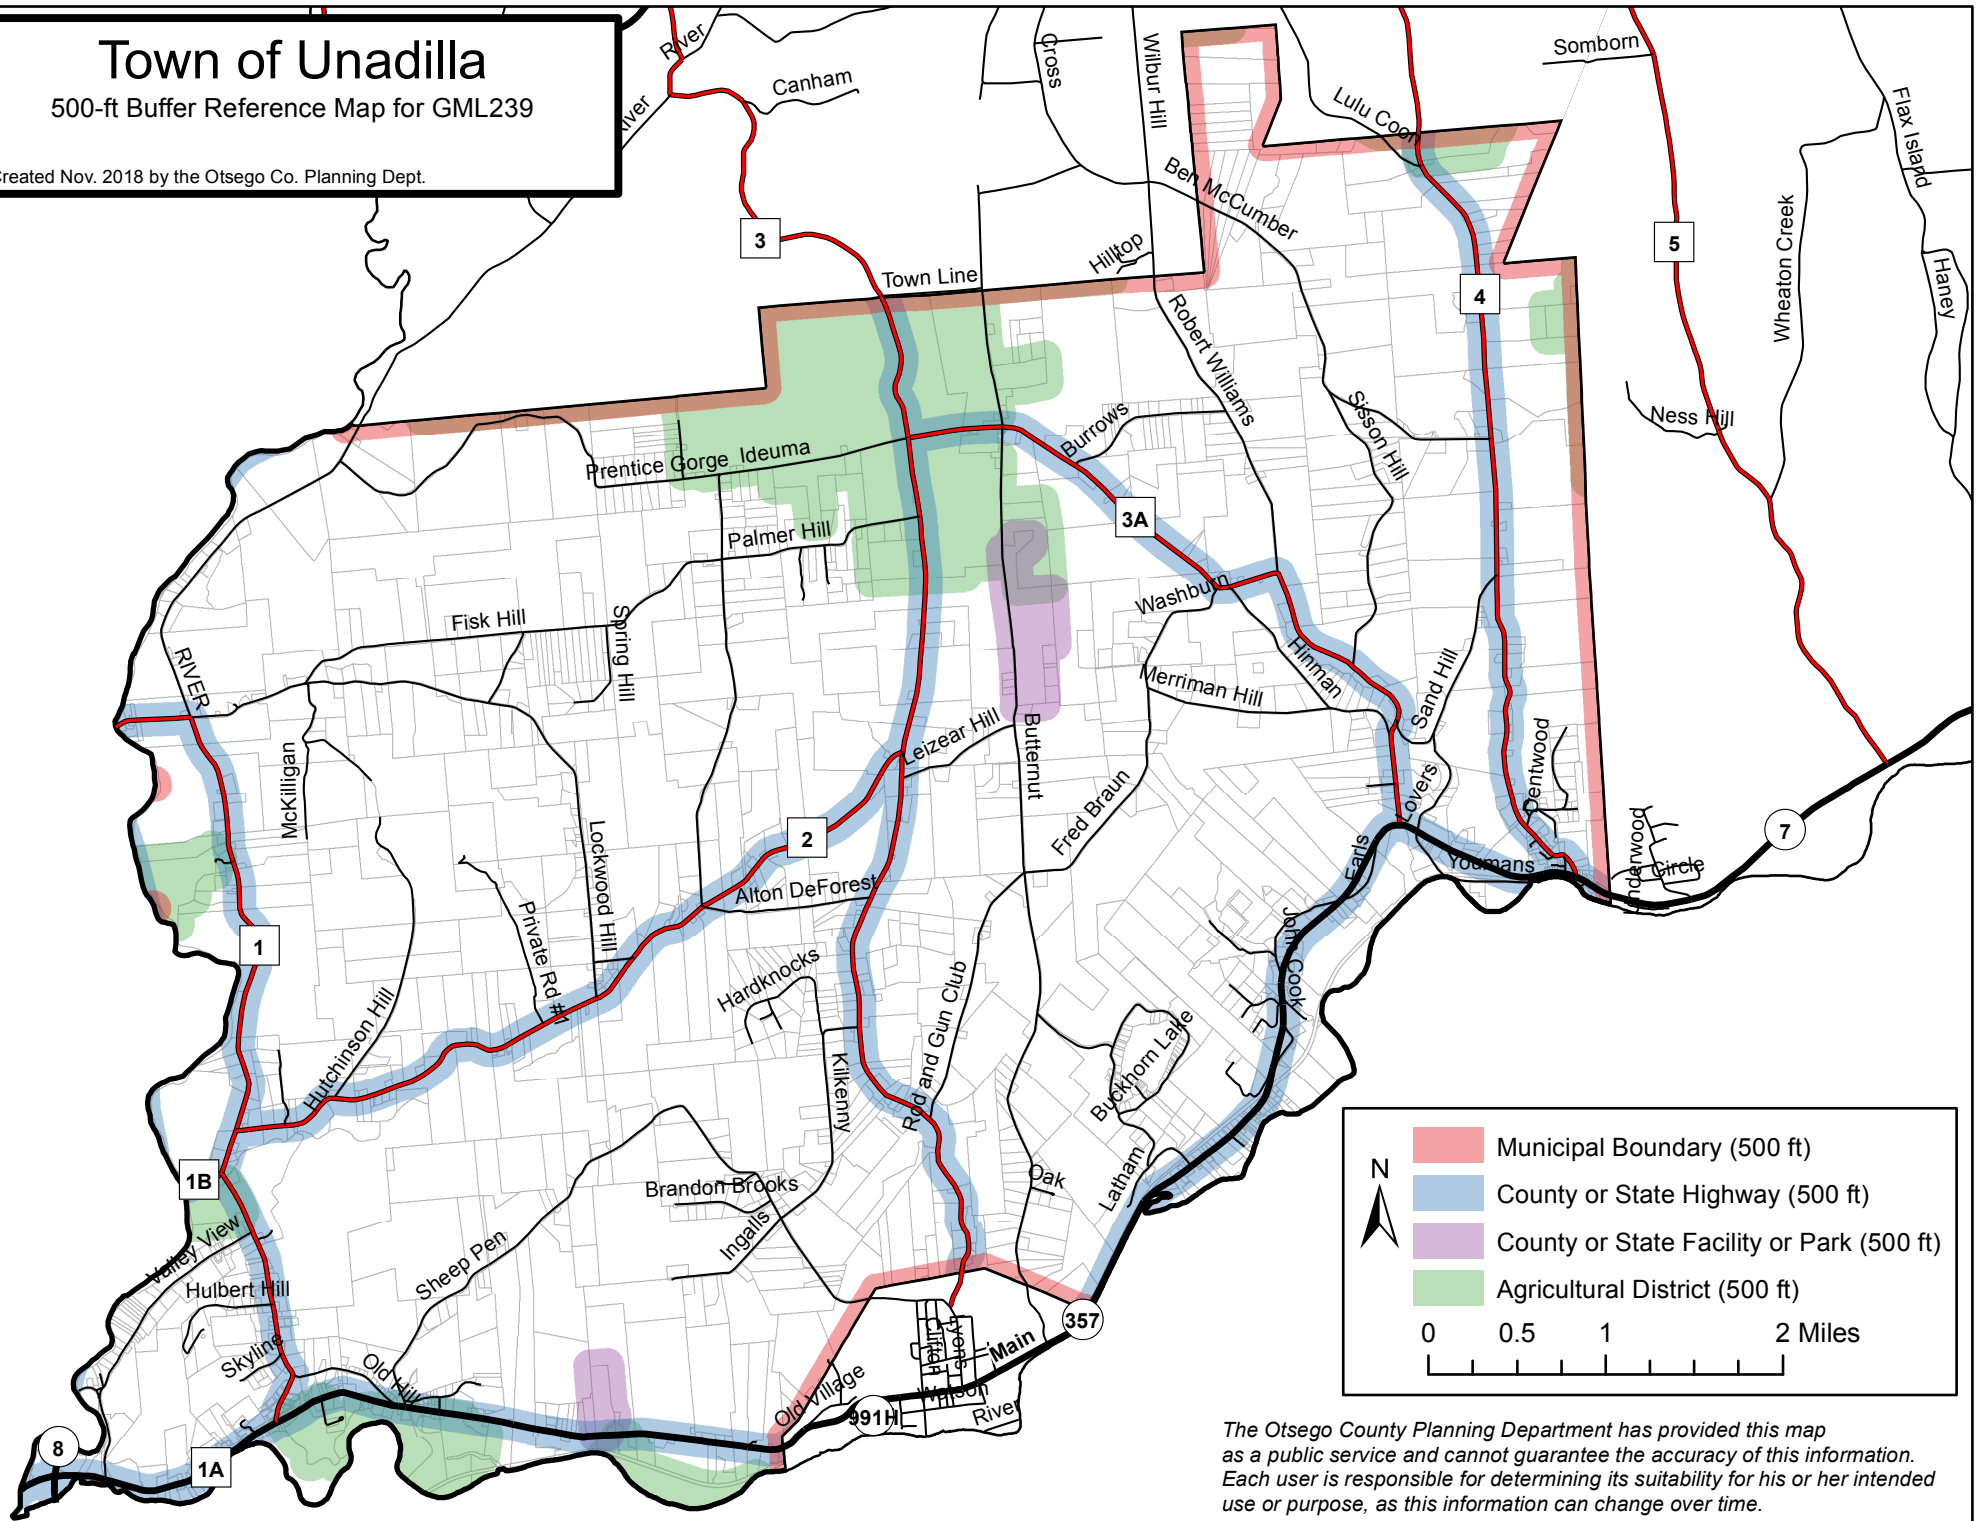

Town of Unadilla

500-ft Buffer Reference Map for GML239

Created Nov. 2018 by the Otsego Co. Planning Dept.

The Otsego County Planning Department has provided this map as a public service and cannot guarantee the accuracy of this information. Each user is responsible for determining its suitability for his or her intended use or purpose, as this information can change over time.